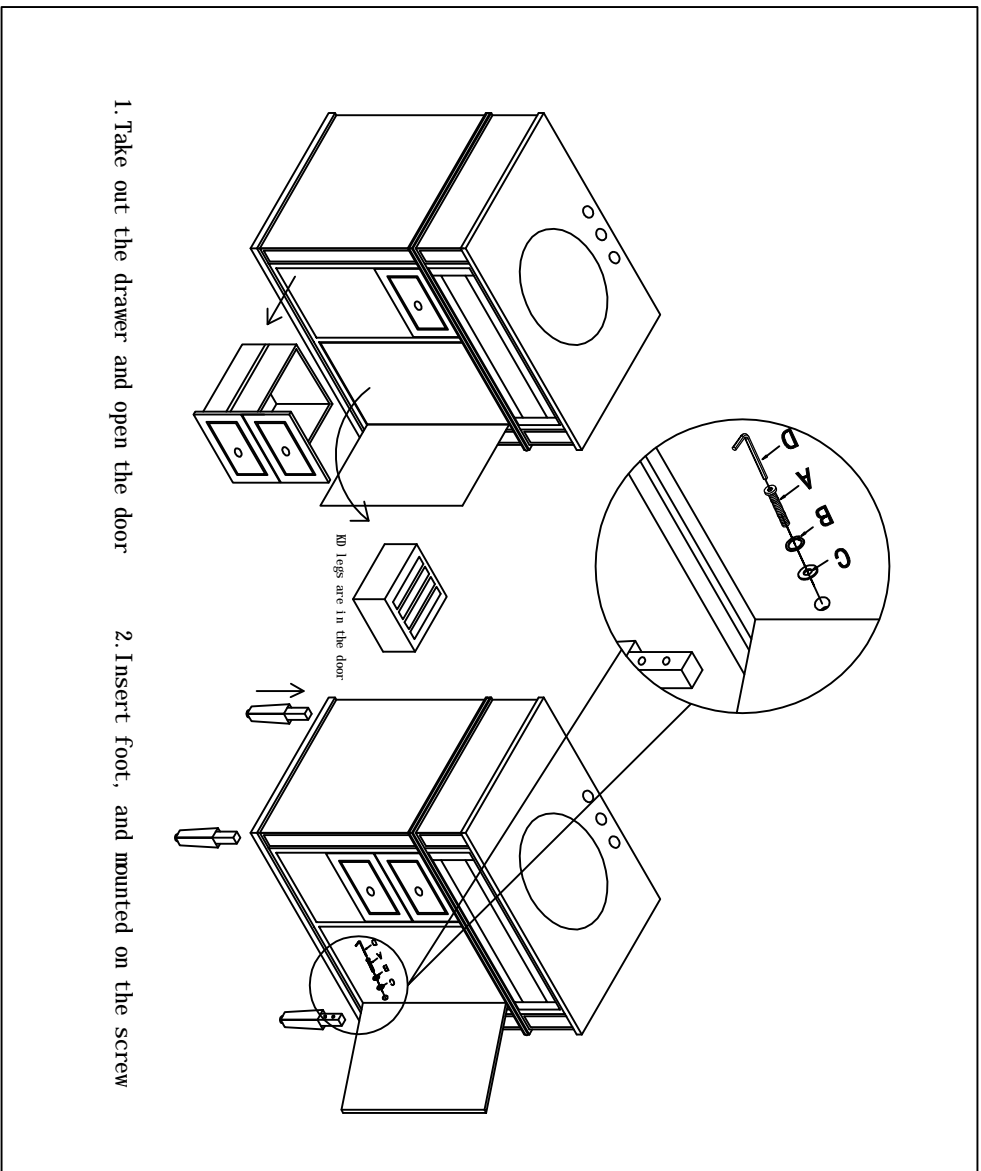

ELEGANT

FURNITURE & LIGHTING™

ASSEMBLY INSTRUCTION

ITEM#: VF12532

HARDWARE LIST			
NO	FIGURE	DESCRIPTION	QUANTITY
A		BIGGER HEX BOLT	8
B		SPRING WASHER	8
C		FLAT WASHER	8
D		ALLEN KEY	1